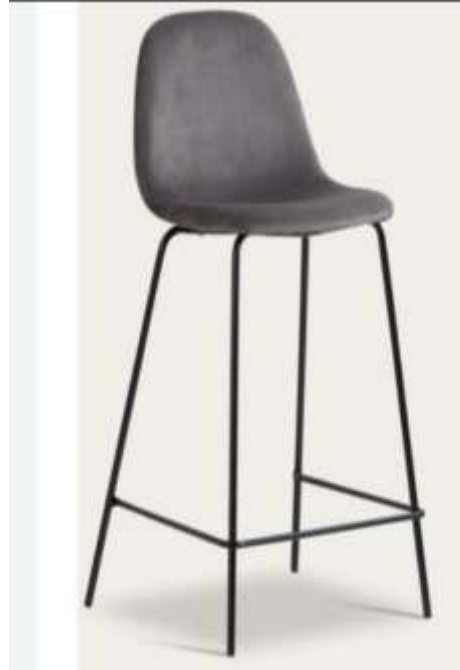

Jade

Cherry

Sedan

DECLAN

DECLAN

Bar Stools- Ion

Bar Stools-Tallex

DECLAN

Bar Stools-Fomia

DECLAN

Training Room chair- Student

Training Room chair – Cambridge

Cafe Mate

DIMENSIONS 54 cm x 47 cm x 87 cm

DECLAN

Cafe Spyder